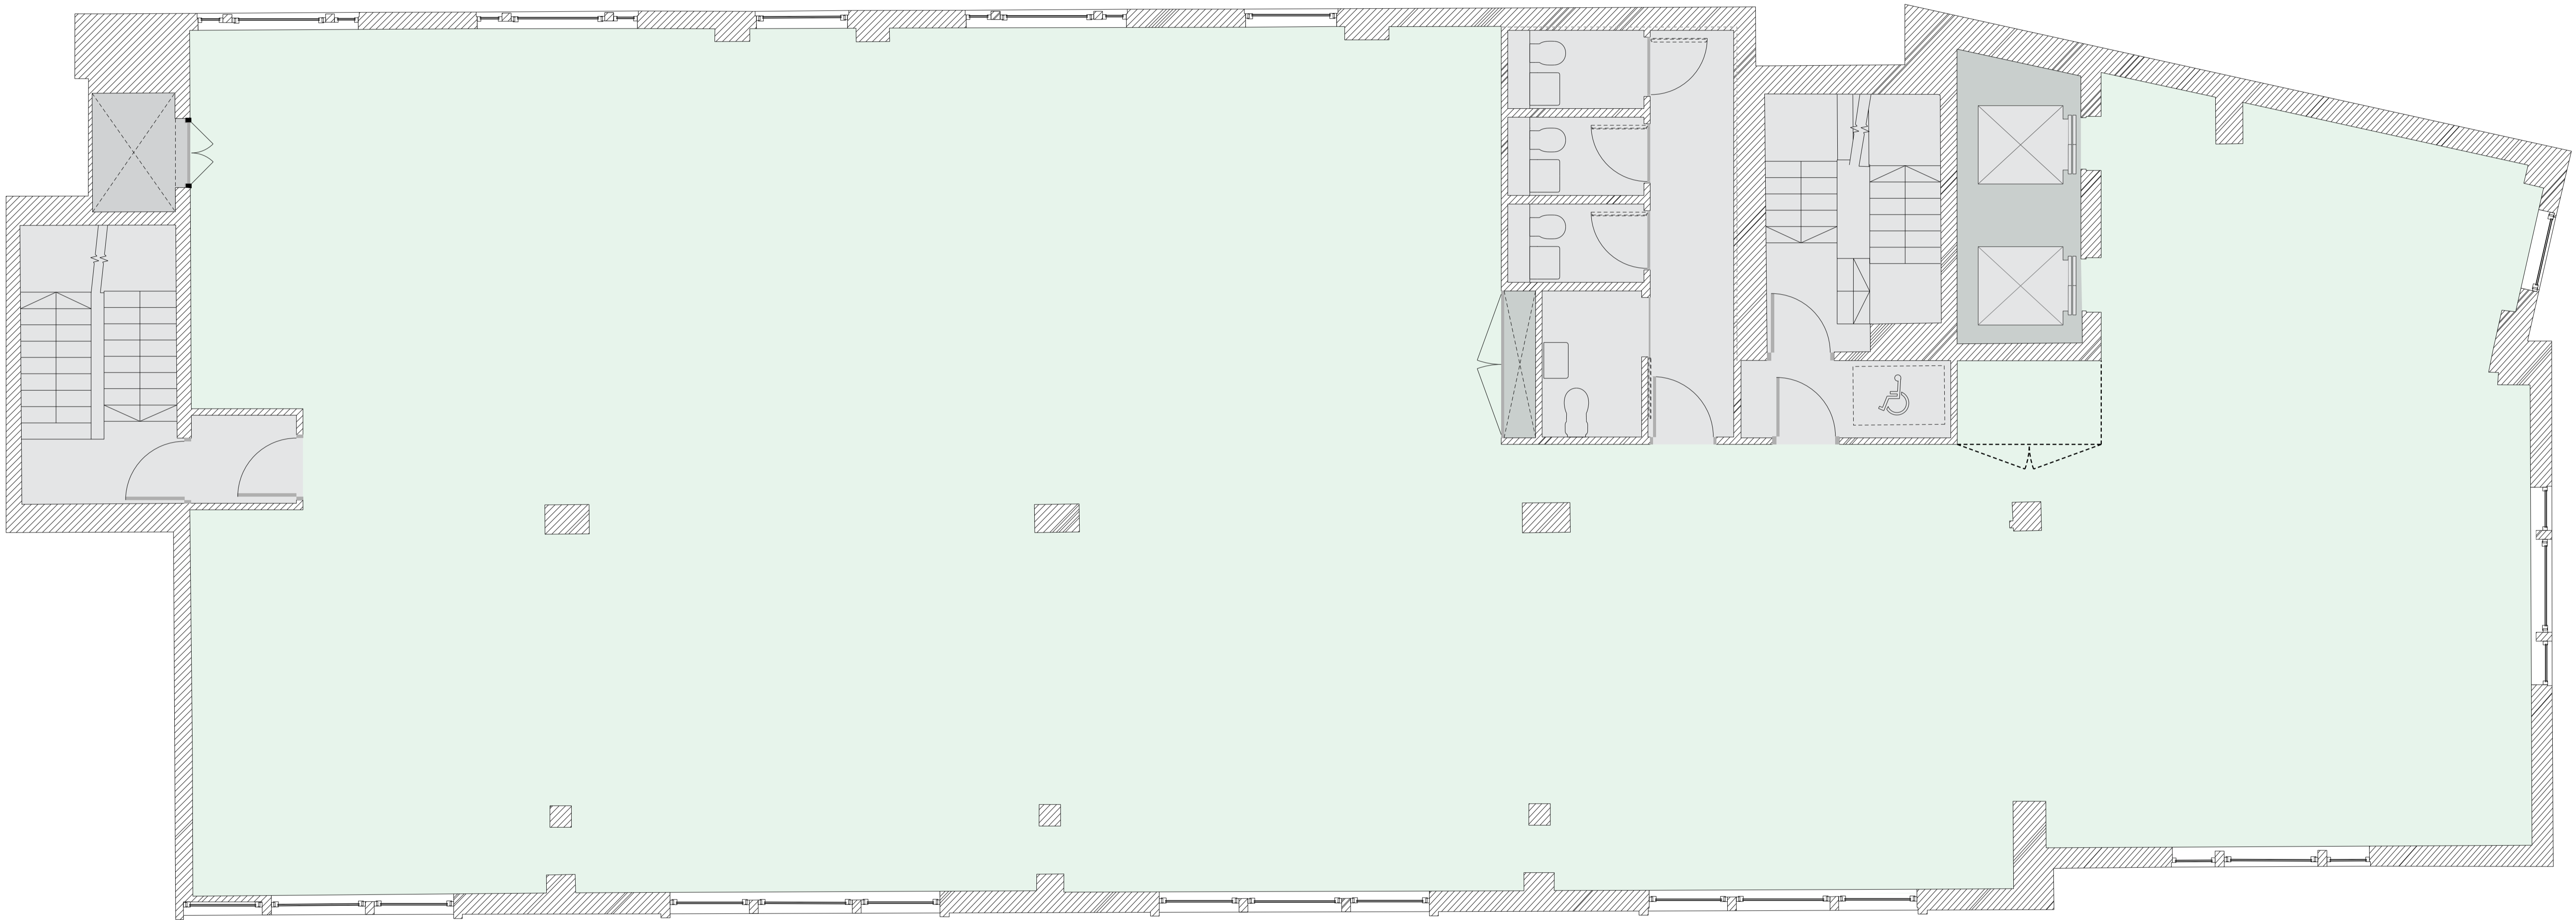

← NORTH

MARYLEBONE ROAD

LISSON GROVE

3
4,274 sqft /
397 sqm