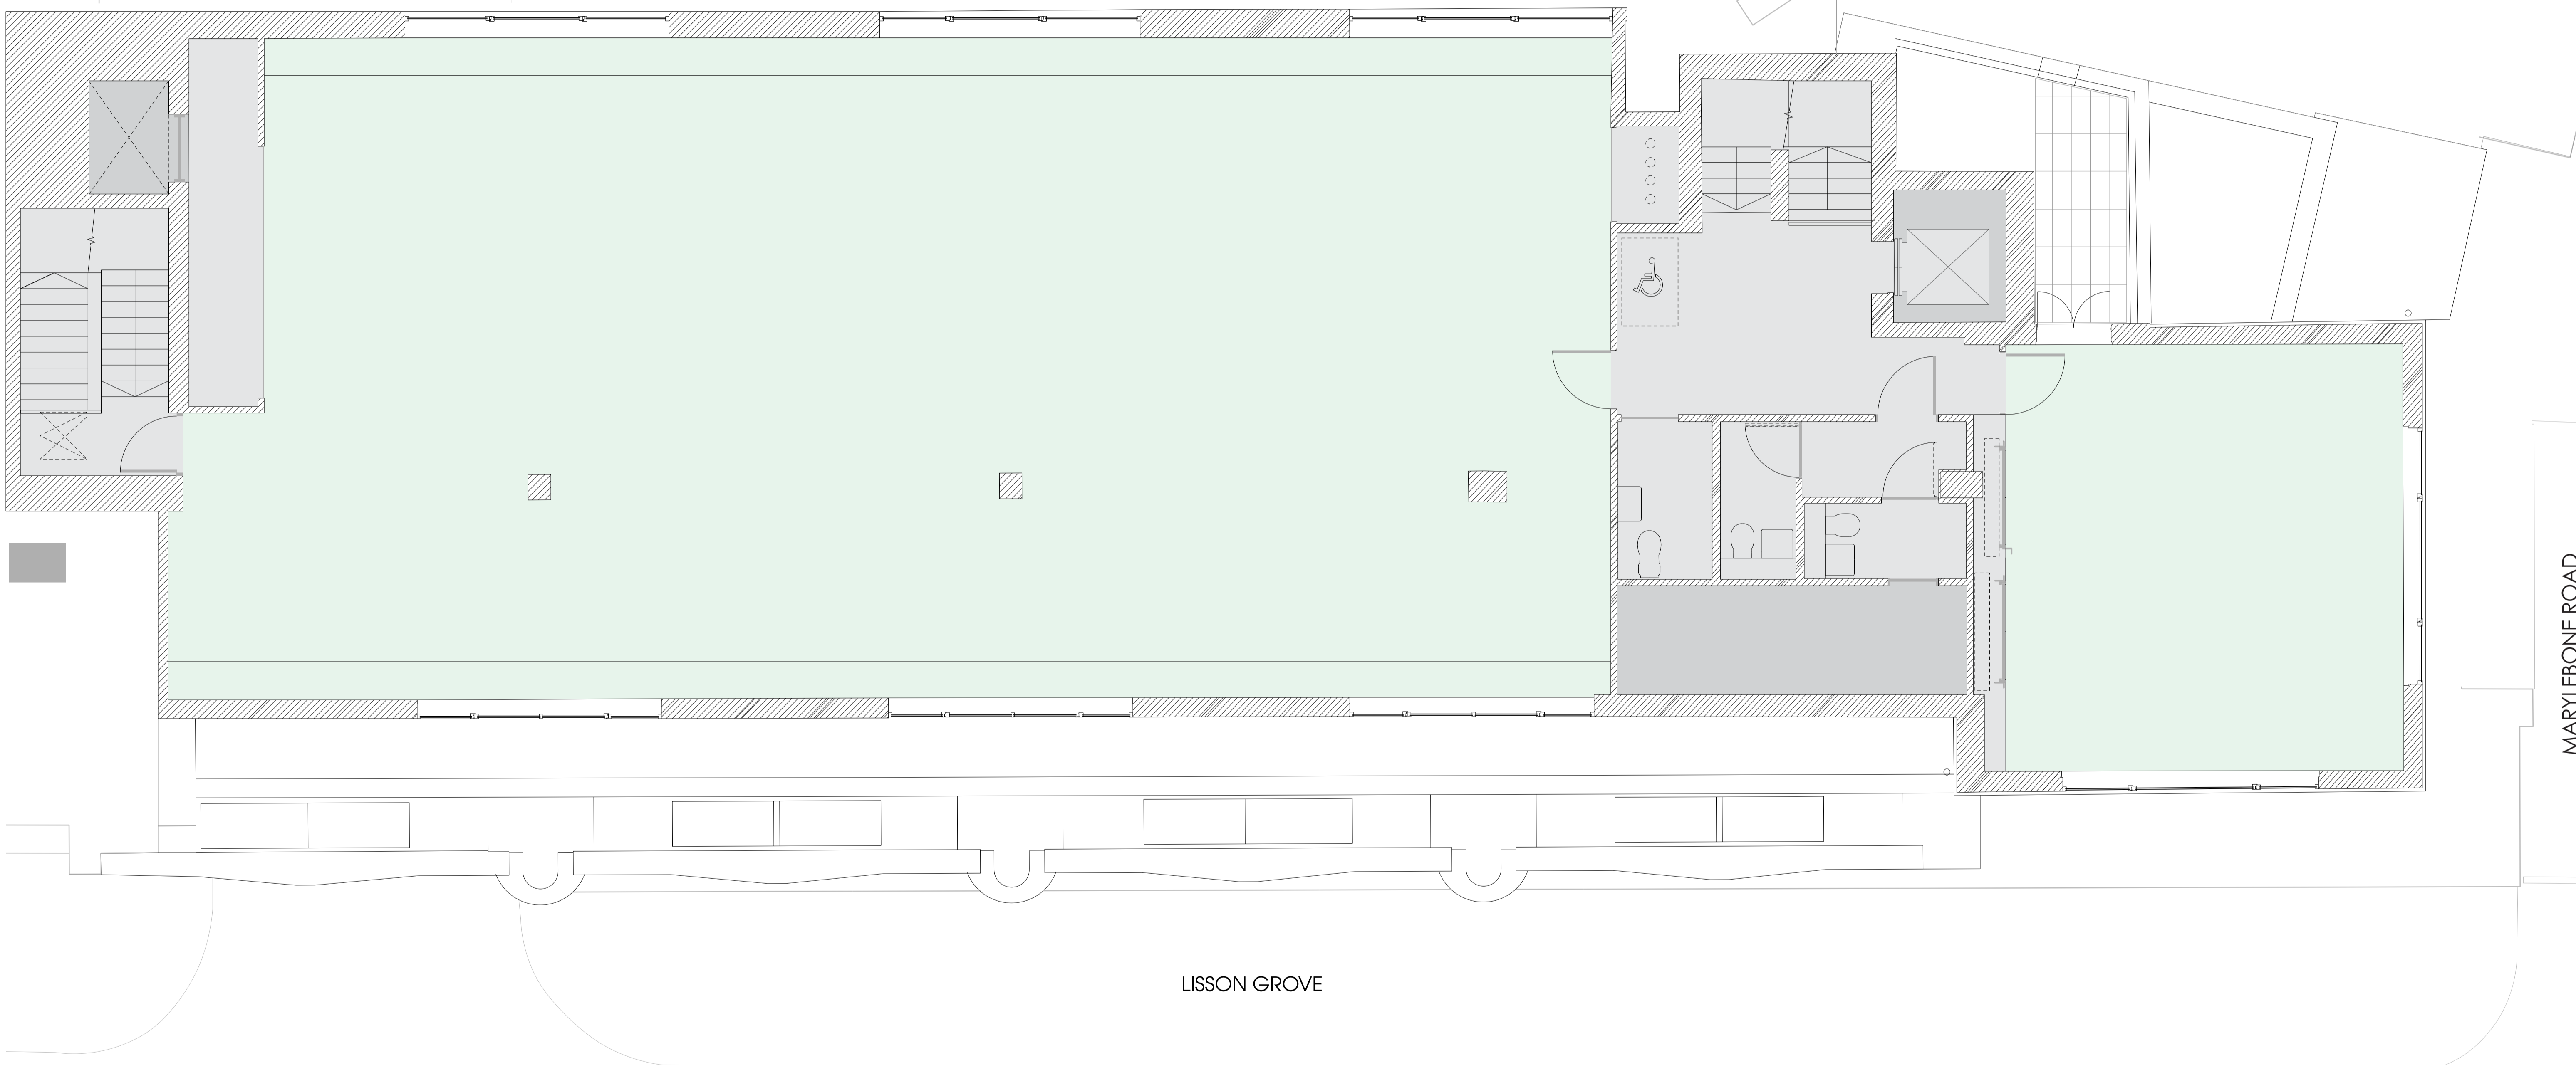

← NORTH

LISSON GROVE

MARYLEBONE ROAD

6

2,365 sqft /  
220 sqm