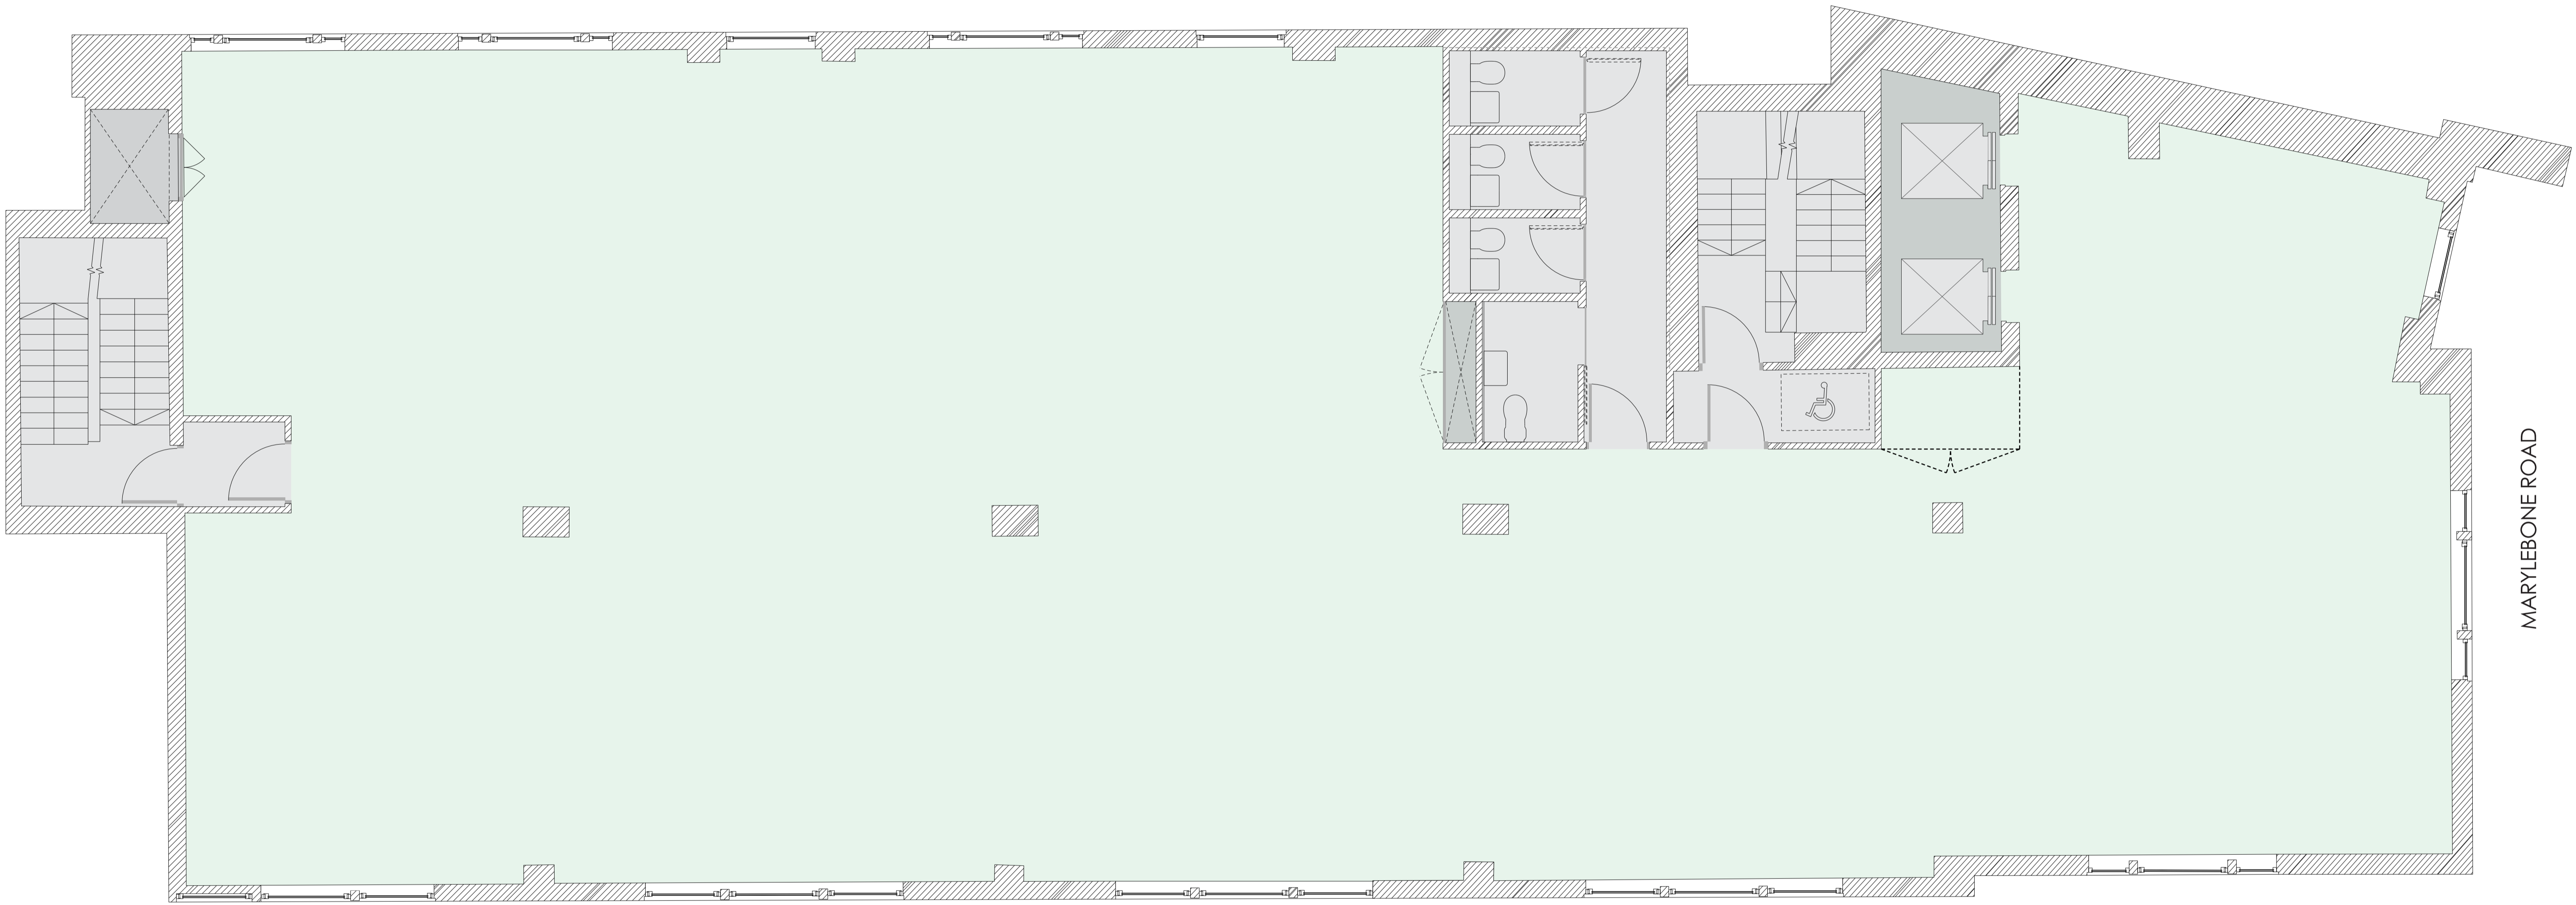

← NORTH

MARYLEBONE ROAD

LISSON GROVE

2

4,332 sqft /
402 sqm