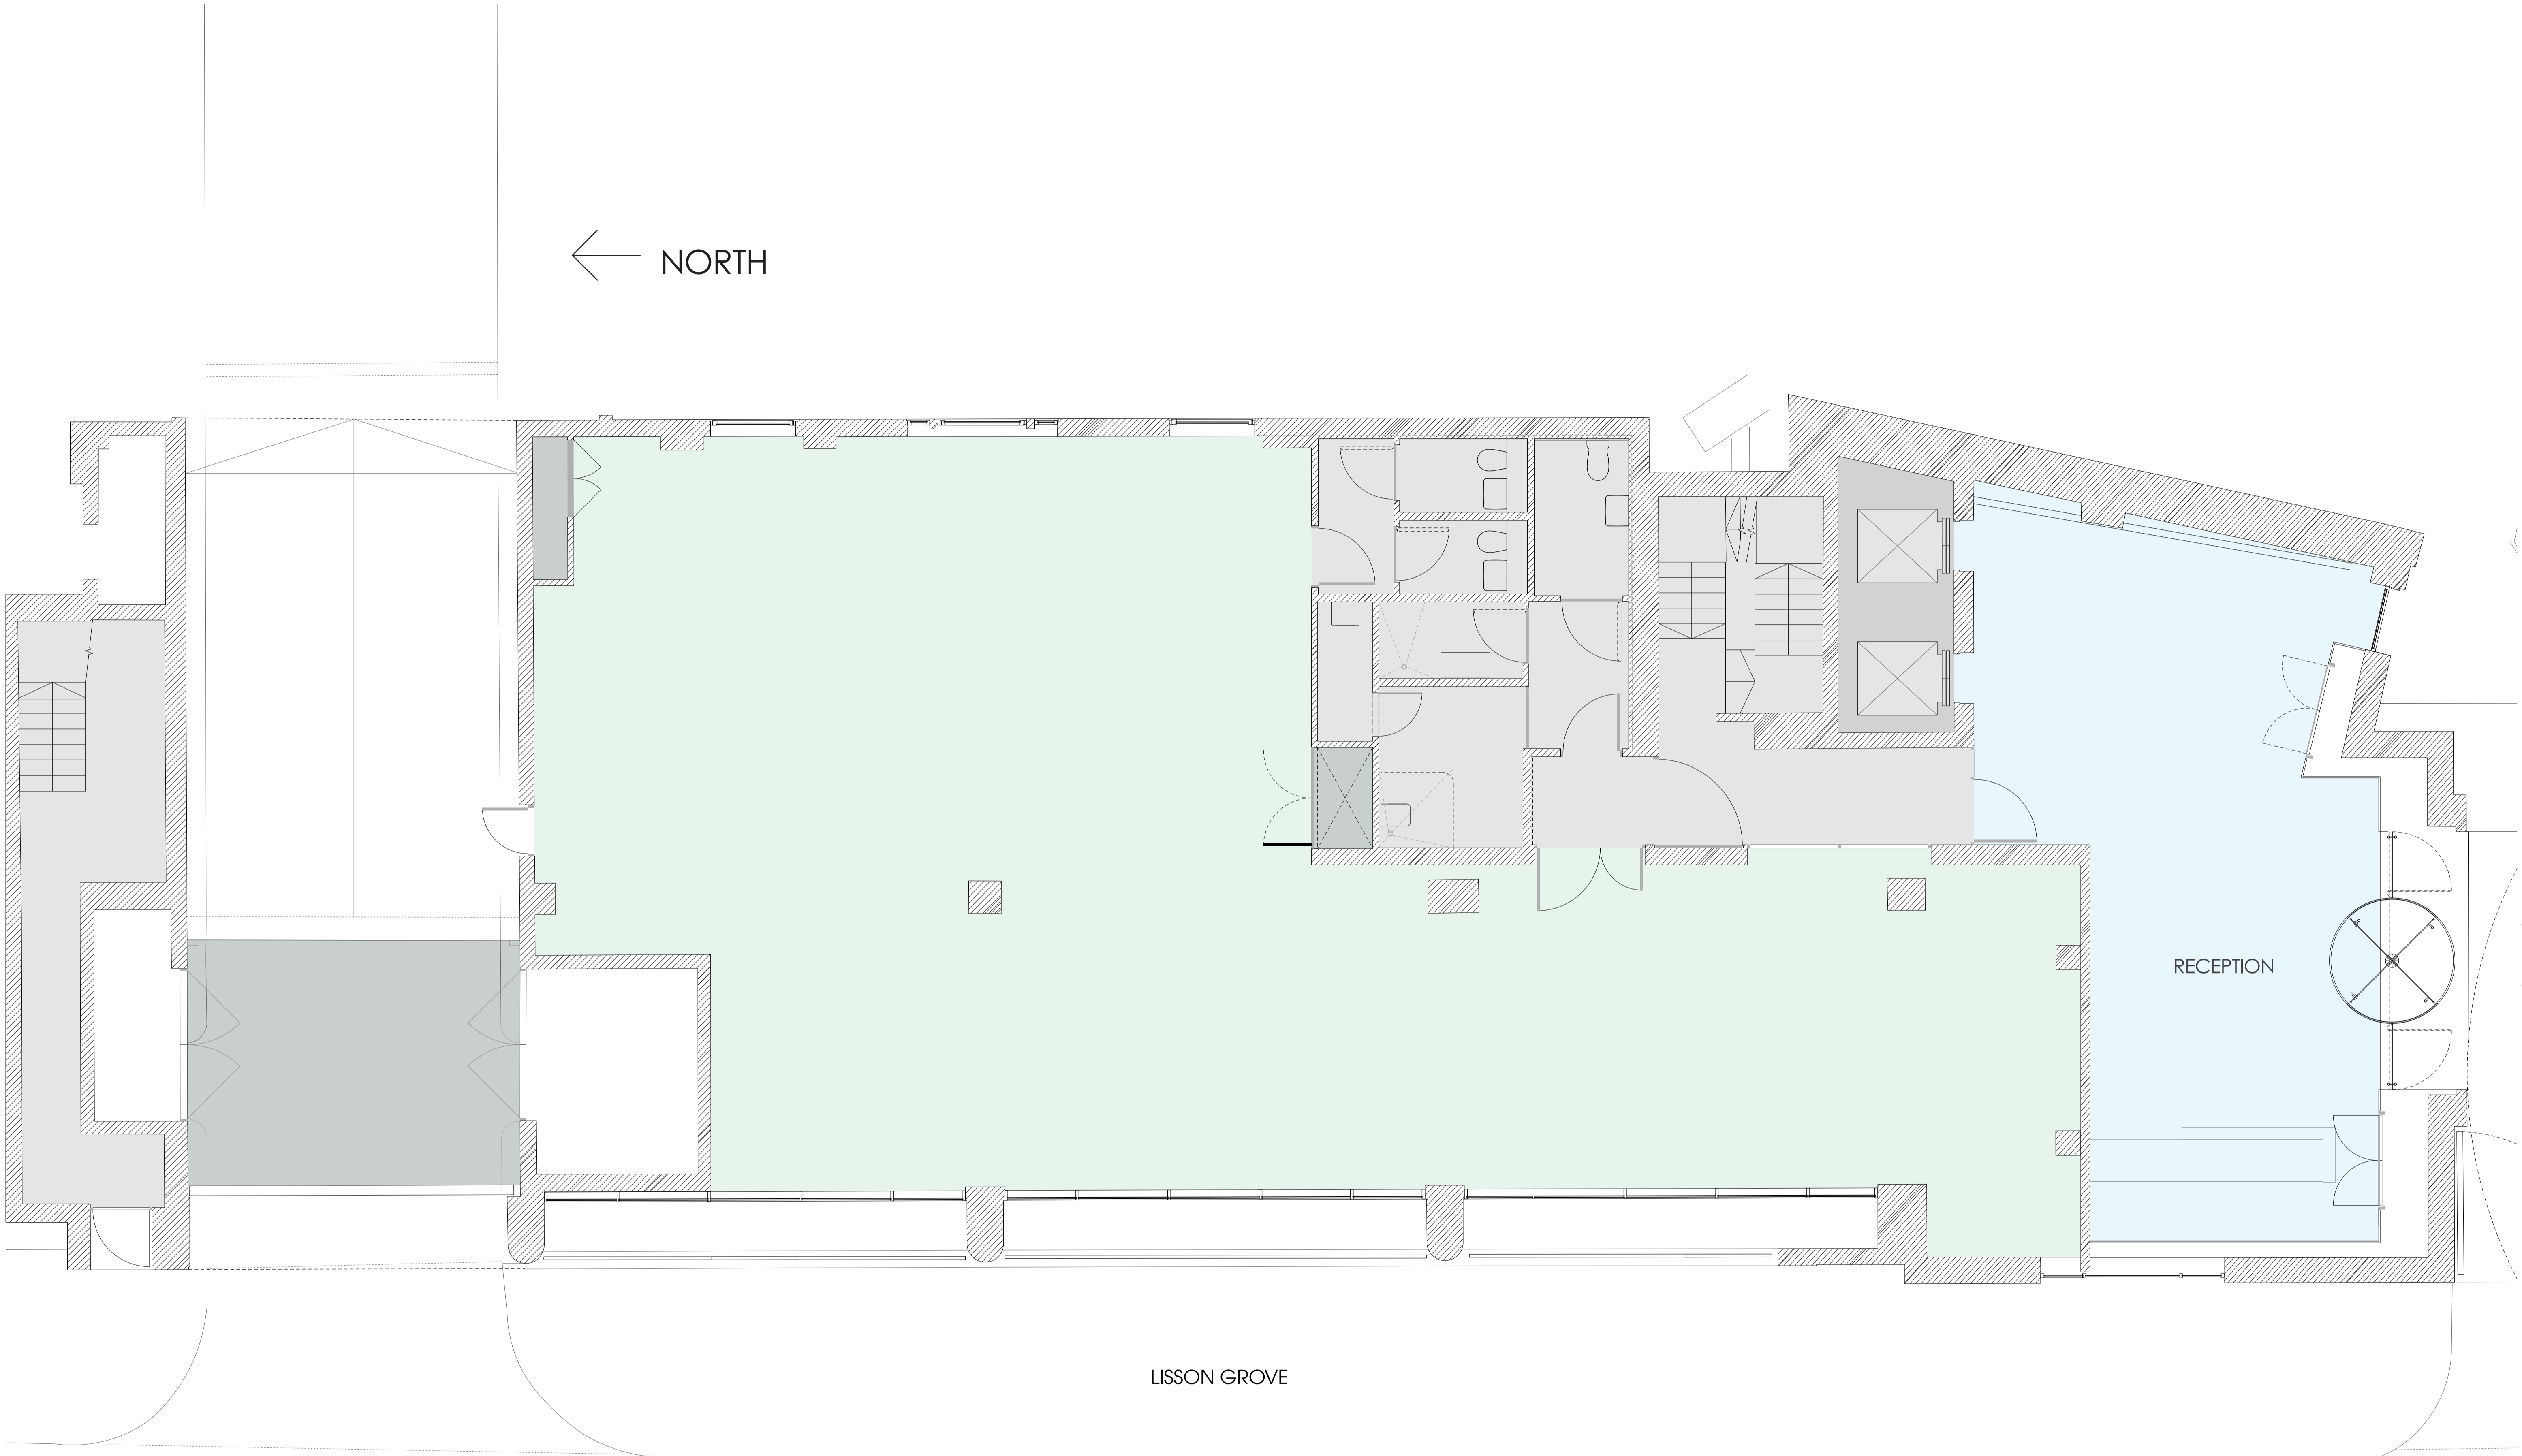

← NORTH

LISSON GROVE

MARYLEBONE ROAD

2,278 sqft /  
212 sqm