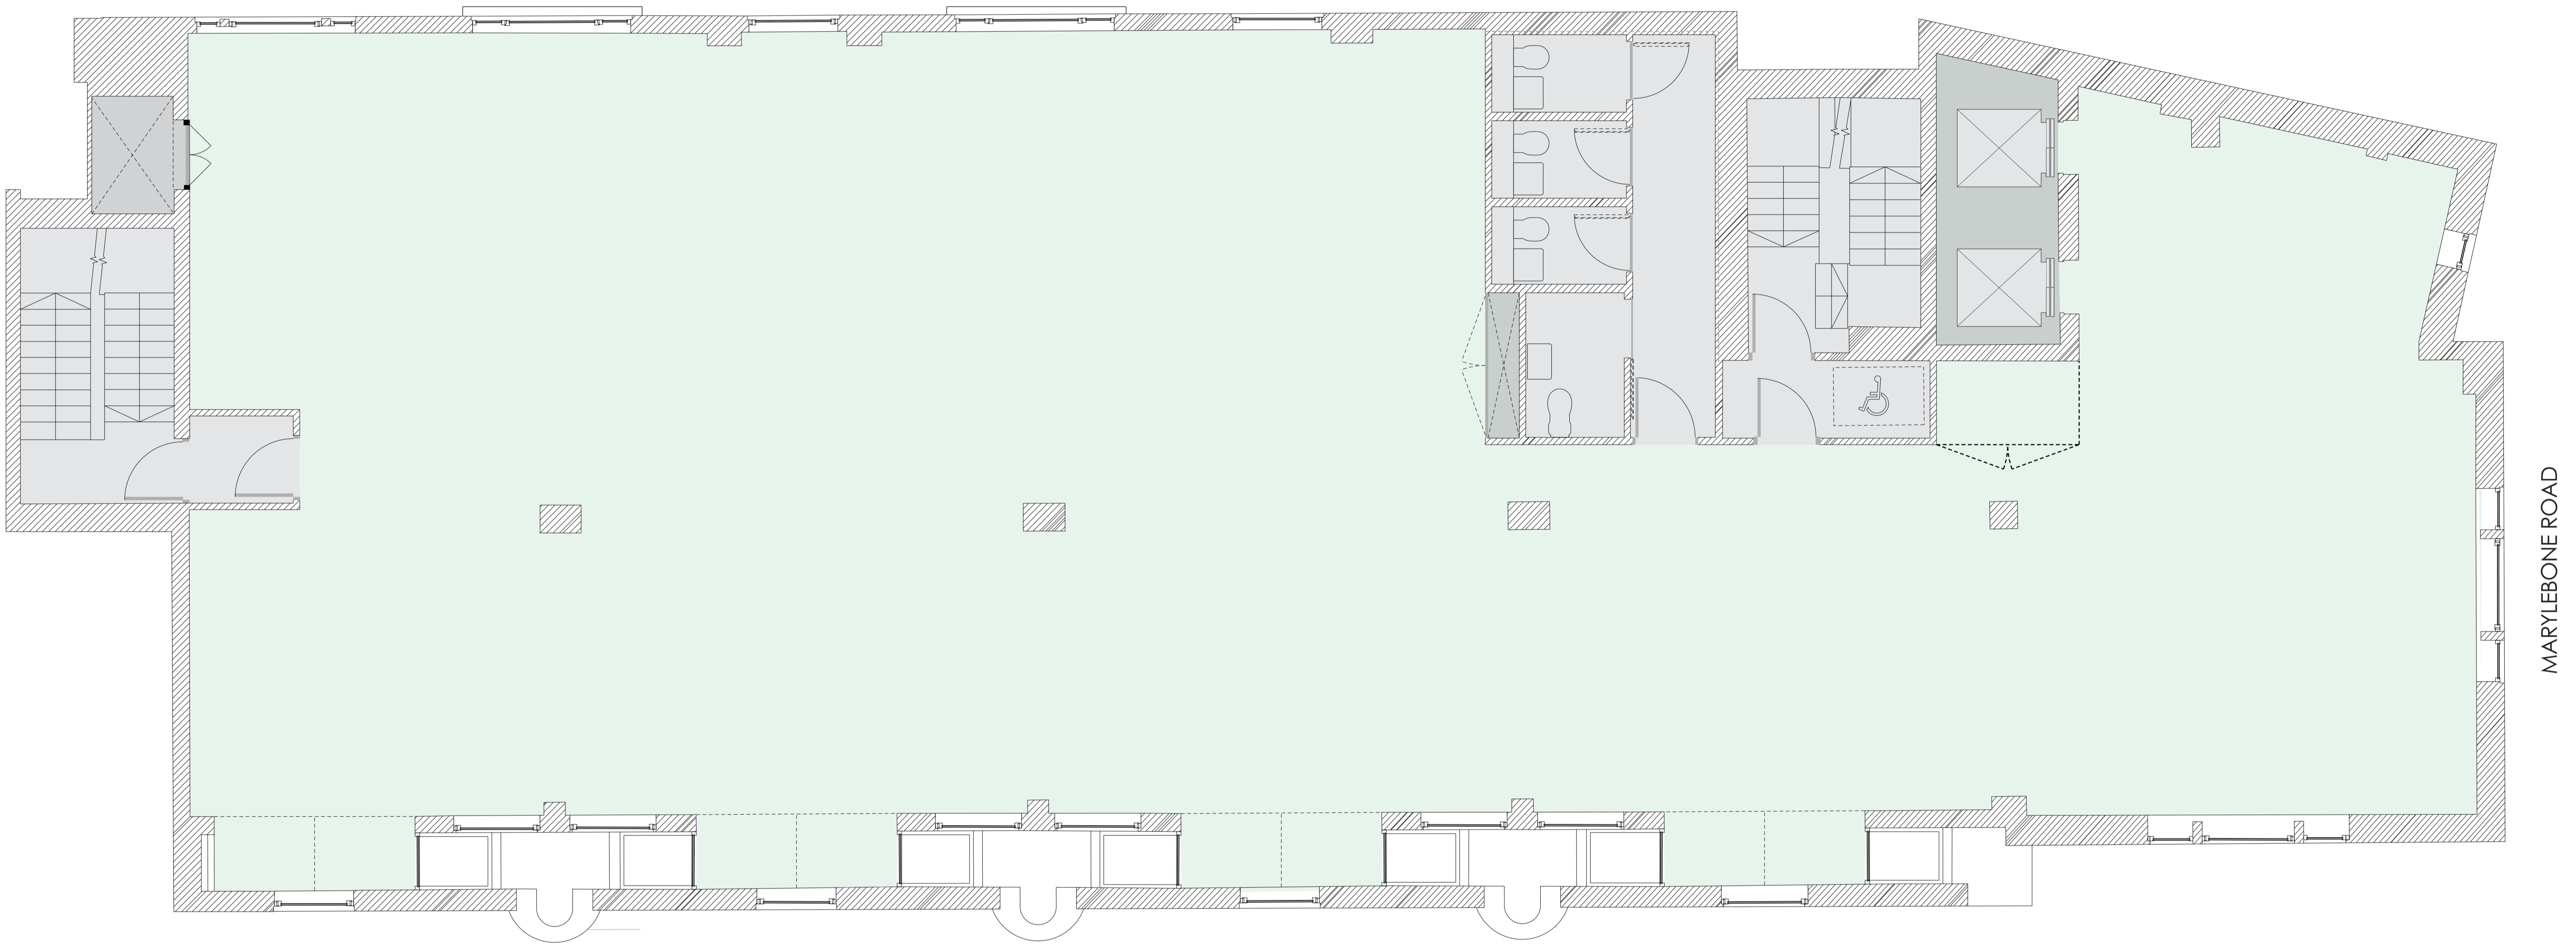

← NORTH

MARYLEBONE ROAD

LISSON GROVE

4

3,912 sqft /
363 sqm
