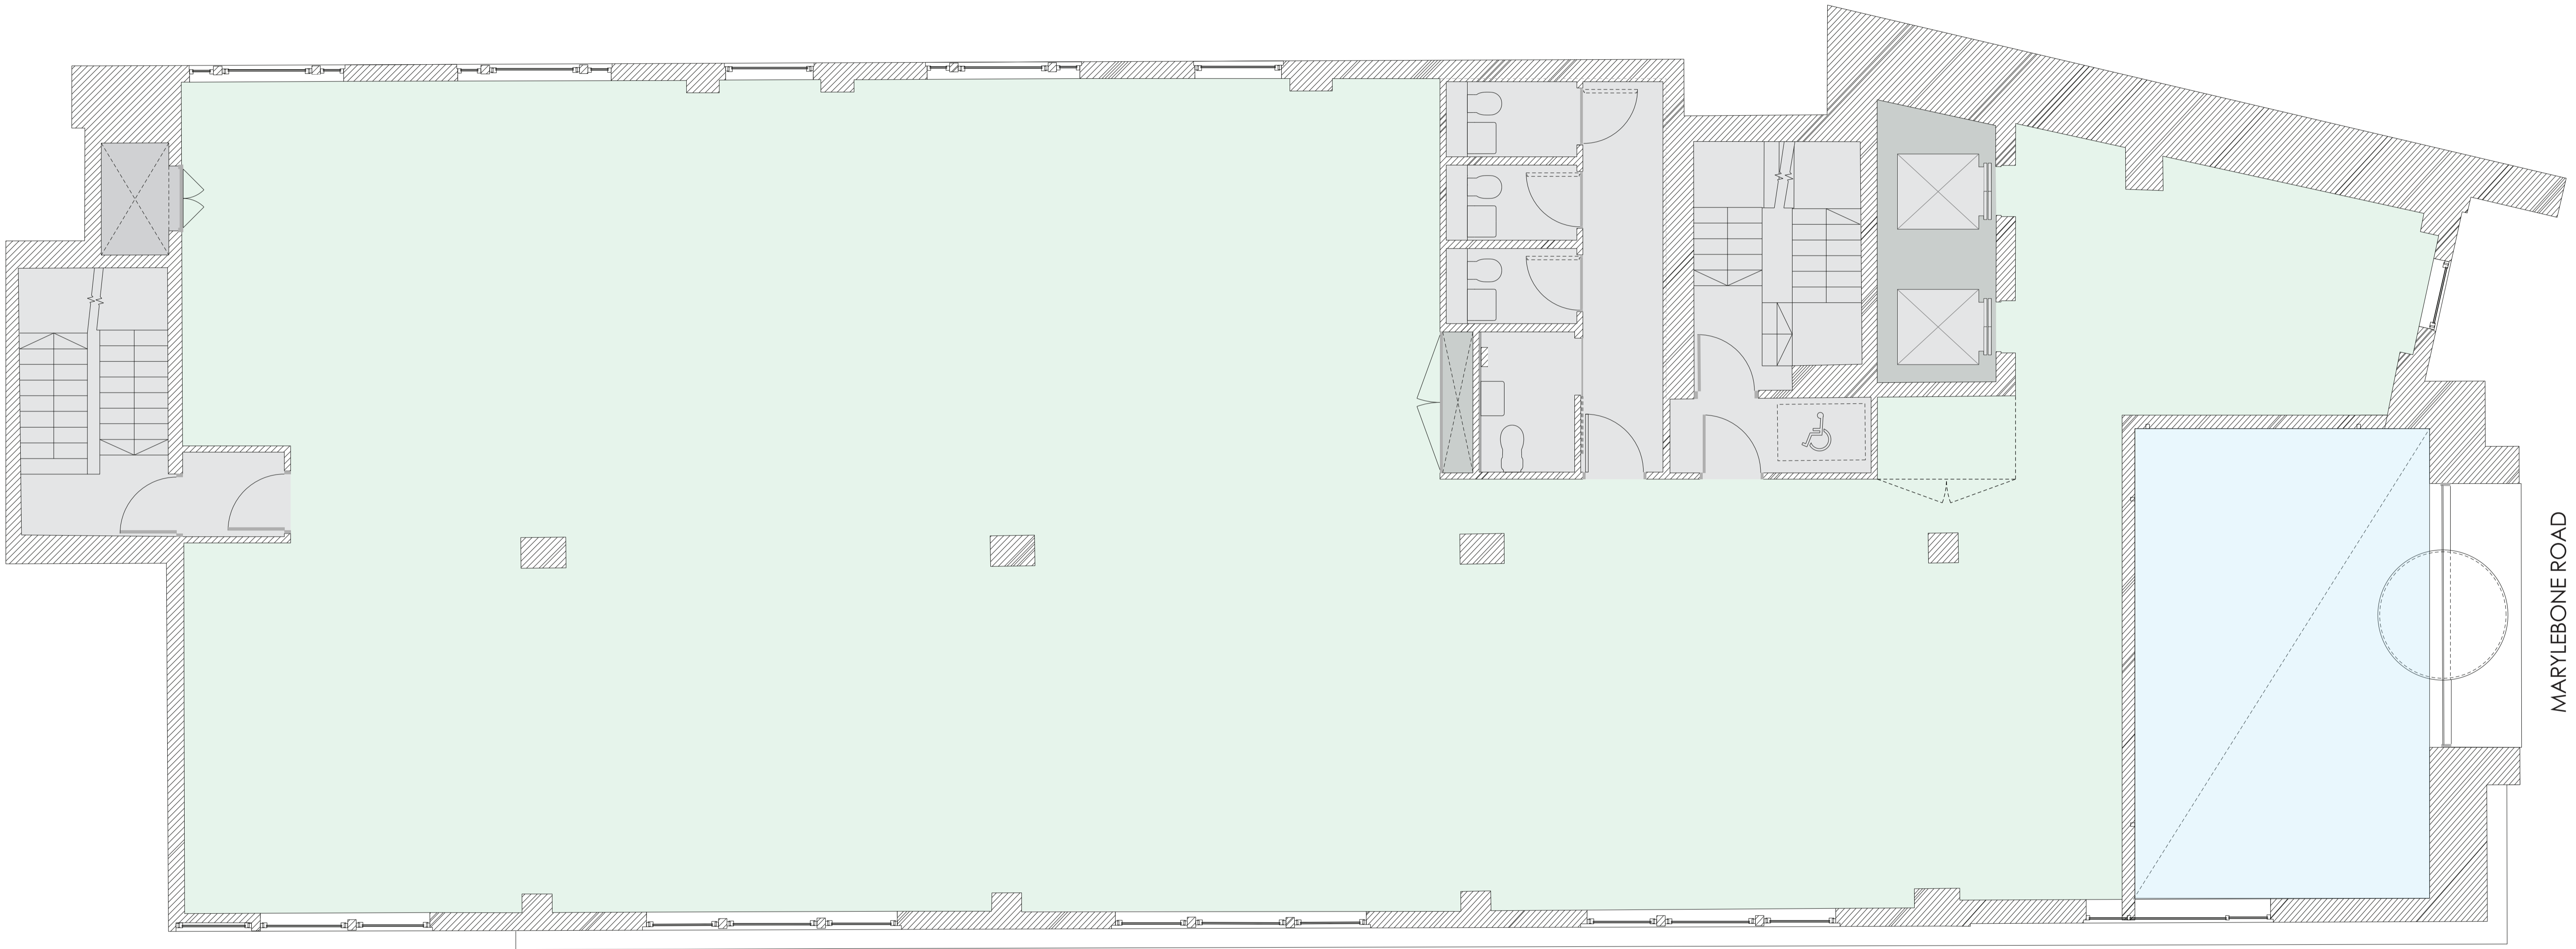

← NORTH

MARYLEBONE ROAD

LISSON GROVE

3,925 sqft /
365 sqm