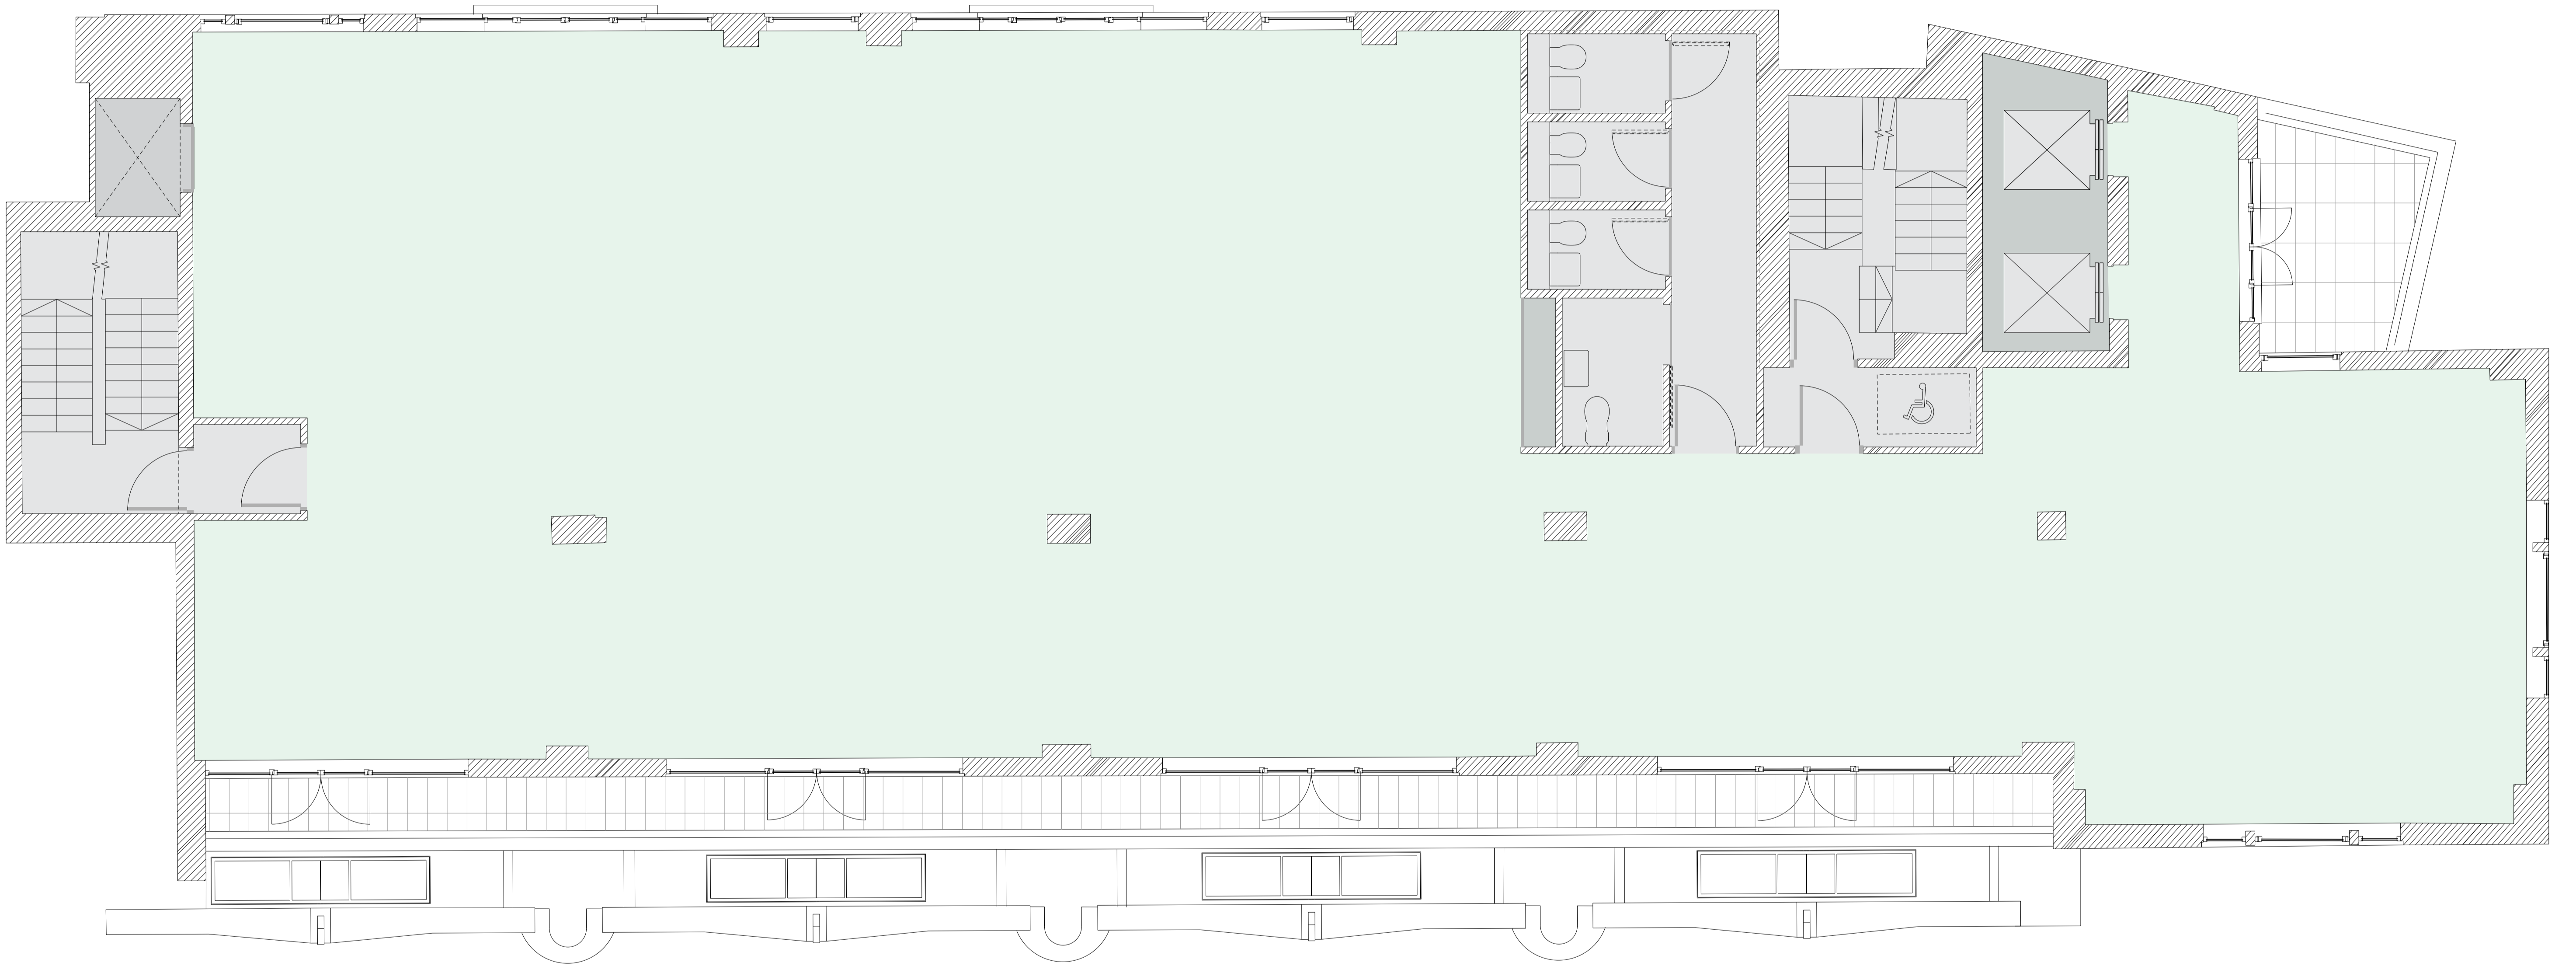

← NORTH

MARYLEBONE ROAD

LISSON GROVE

5

3,278 sqft /
305 sqm